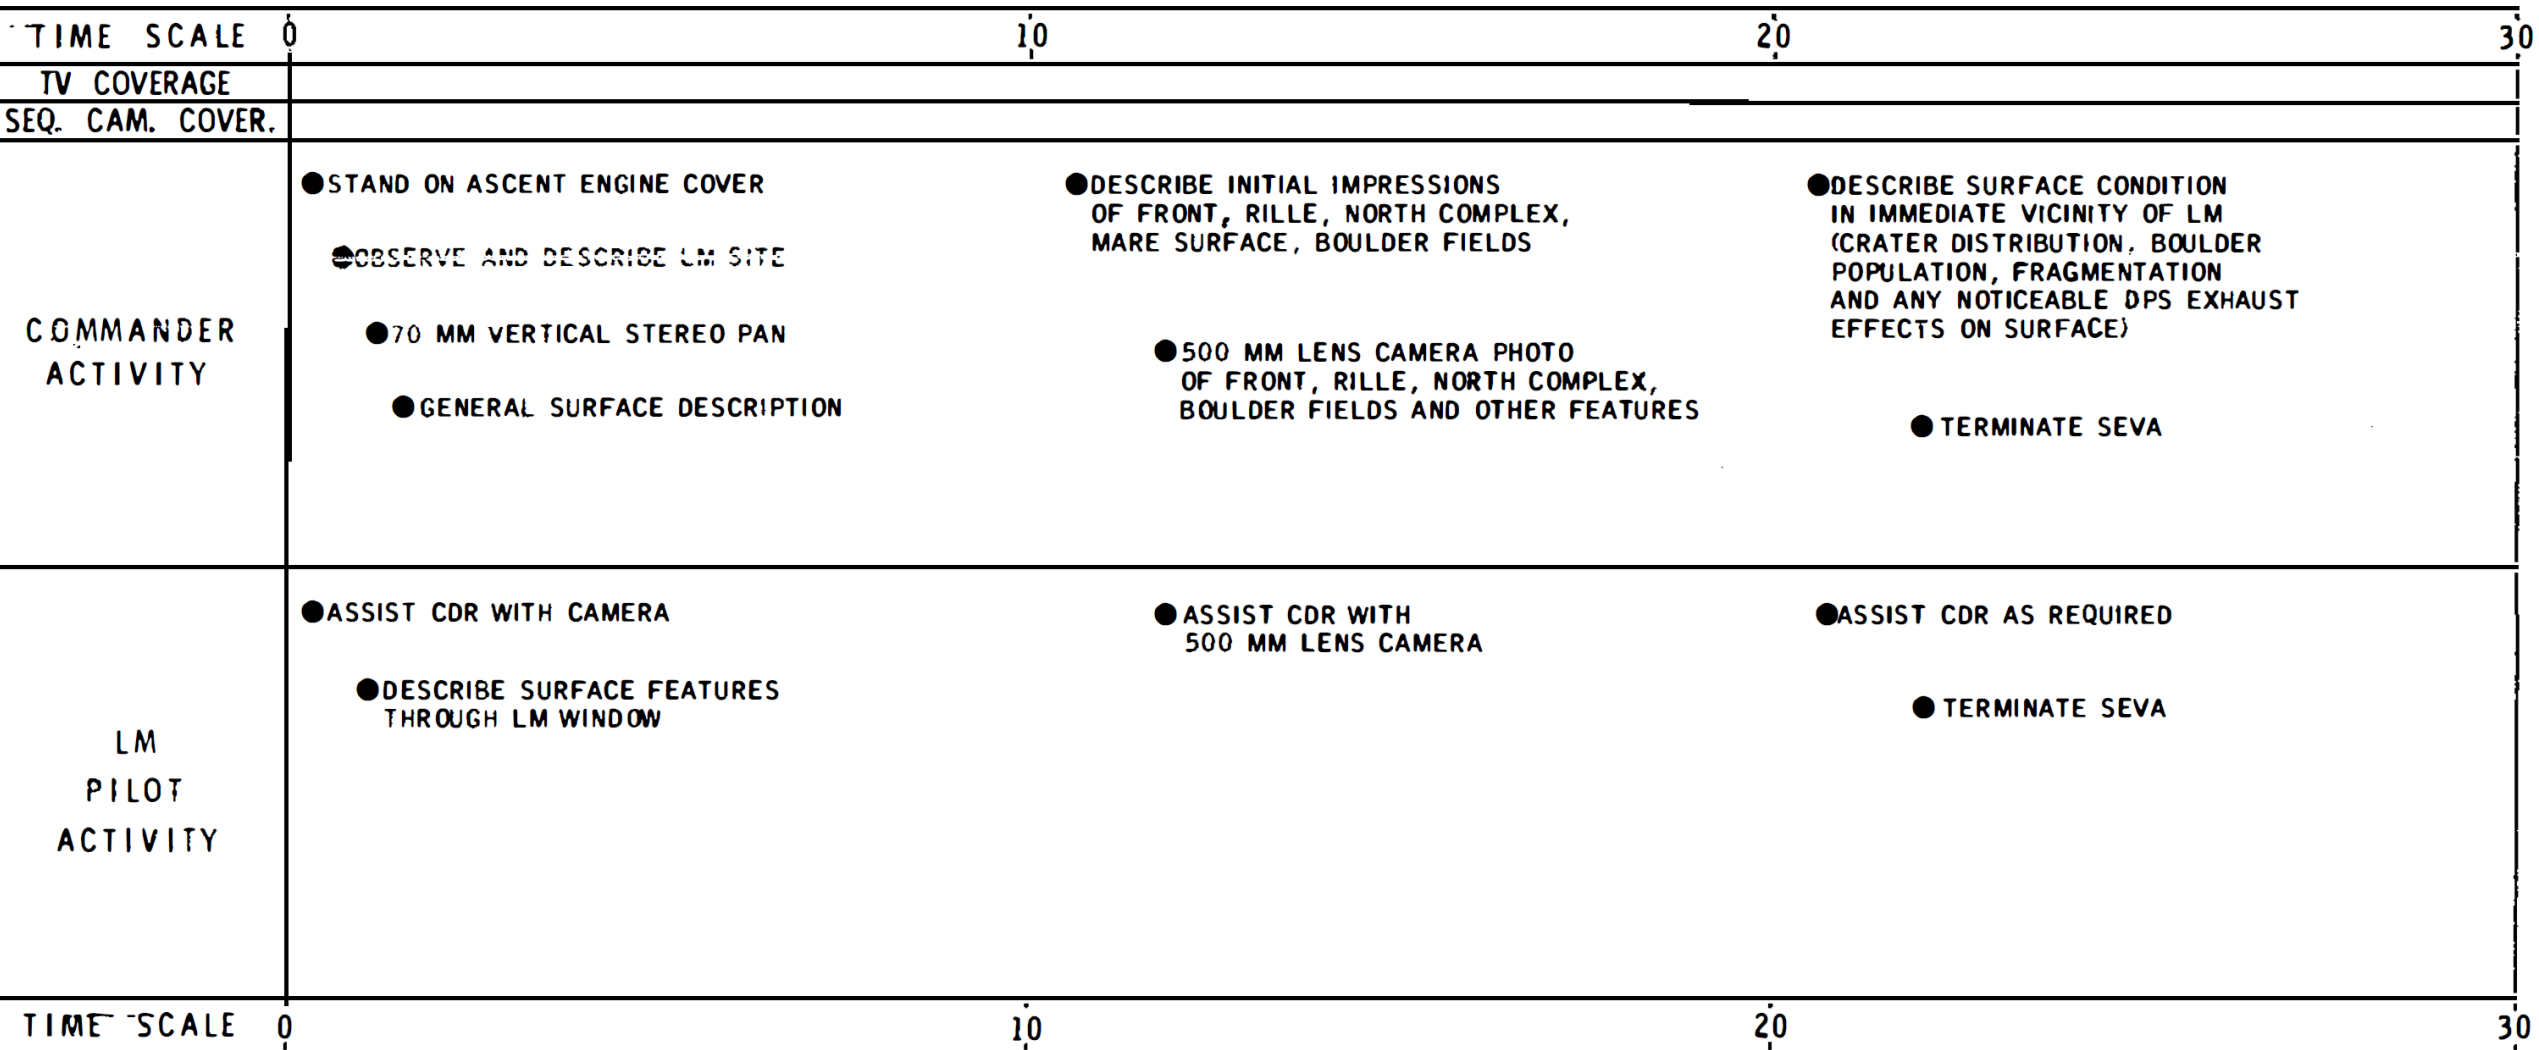

Apollo 15: Lunar Rover

INST 154

Apollo at 50

Cancellations

- January 1970
 - Apollo 20 was cancelled to provide a Saturn V for Skylab
 - Apollo 18 and Apollo 19 were delayed until after Skylab to provide a backup
- April 1970
 - Apollo 14 was assigned to repeat the aborted Apollo 13 mission to Fra Mauro
- September 1970
 - Apollo 18 and 19 were cancelled for financial reasons
 - Apollo 15's planned H mission was converted to a J mission
 - Apollo 16 and Apollo 17 would also fly J missions, as originally planned

EVA-First Plan

TOUCHDOWN

Sleep-First Plan

TOUCHDOWN

APOLLO 15 SUMMARY TIMELINE

LUNAR SURFACE SEVA

Mount Hadley Delta

St George

6 Front 6a 7
5 Spur

2

4 Dune

Elbow
1 1

2

Trophy Point

South Complex

LM