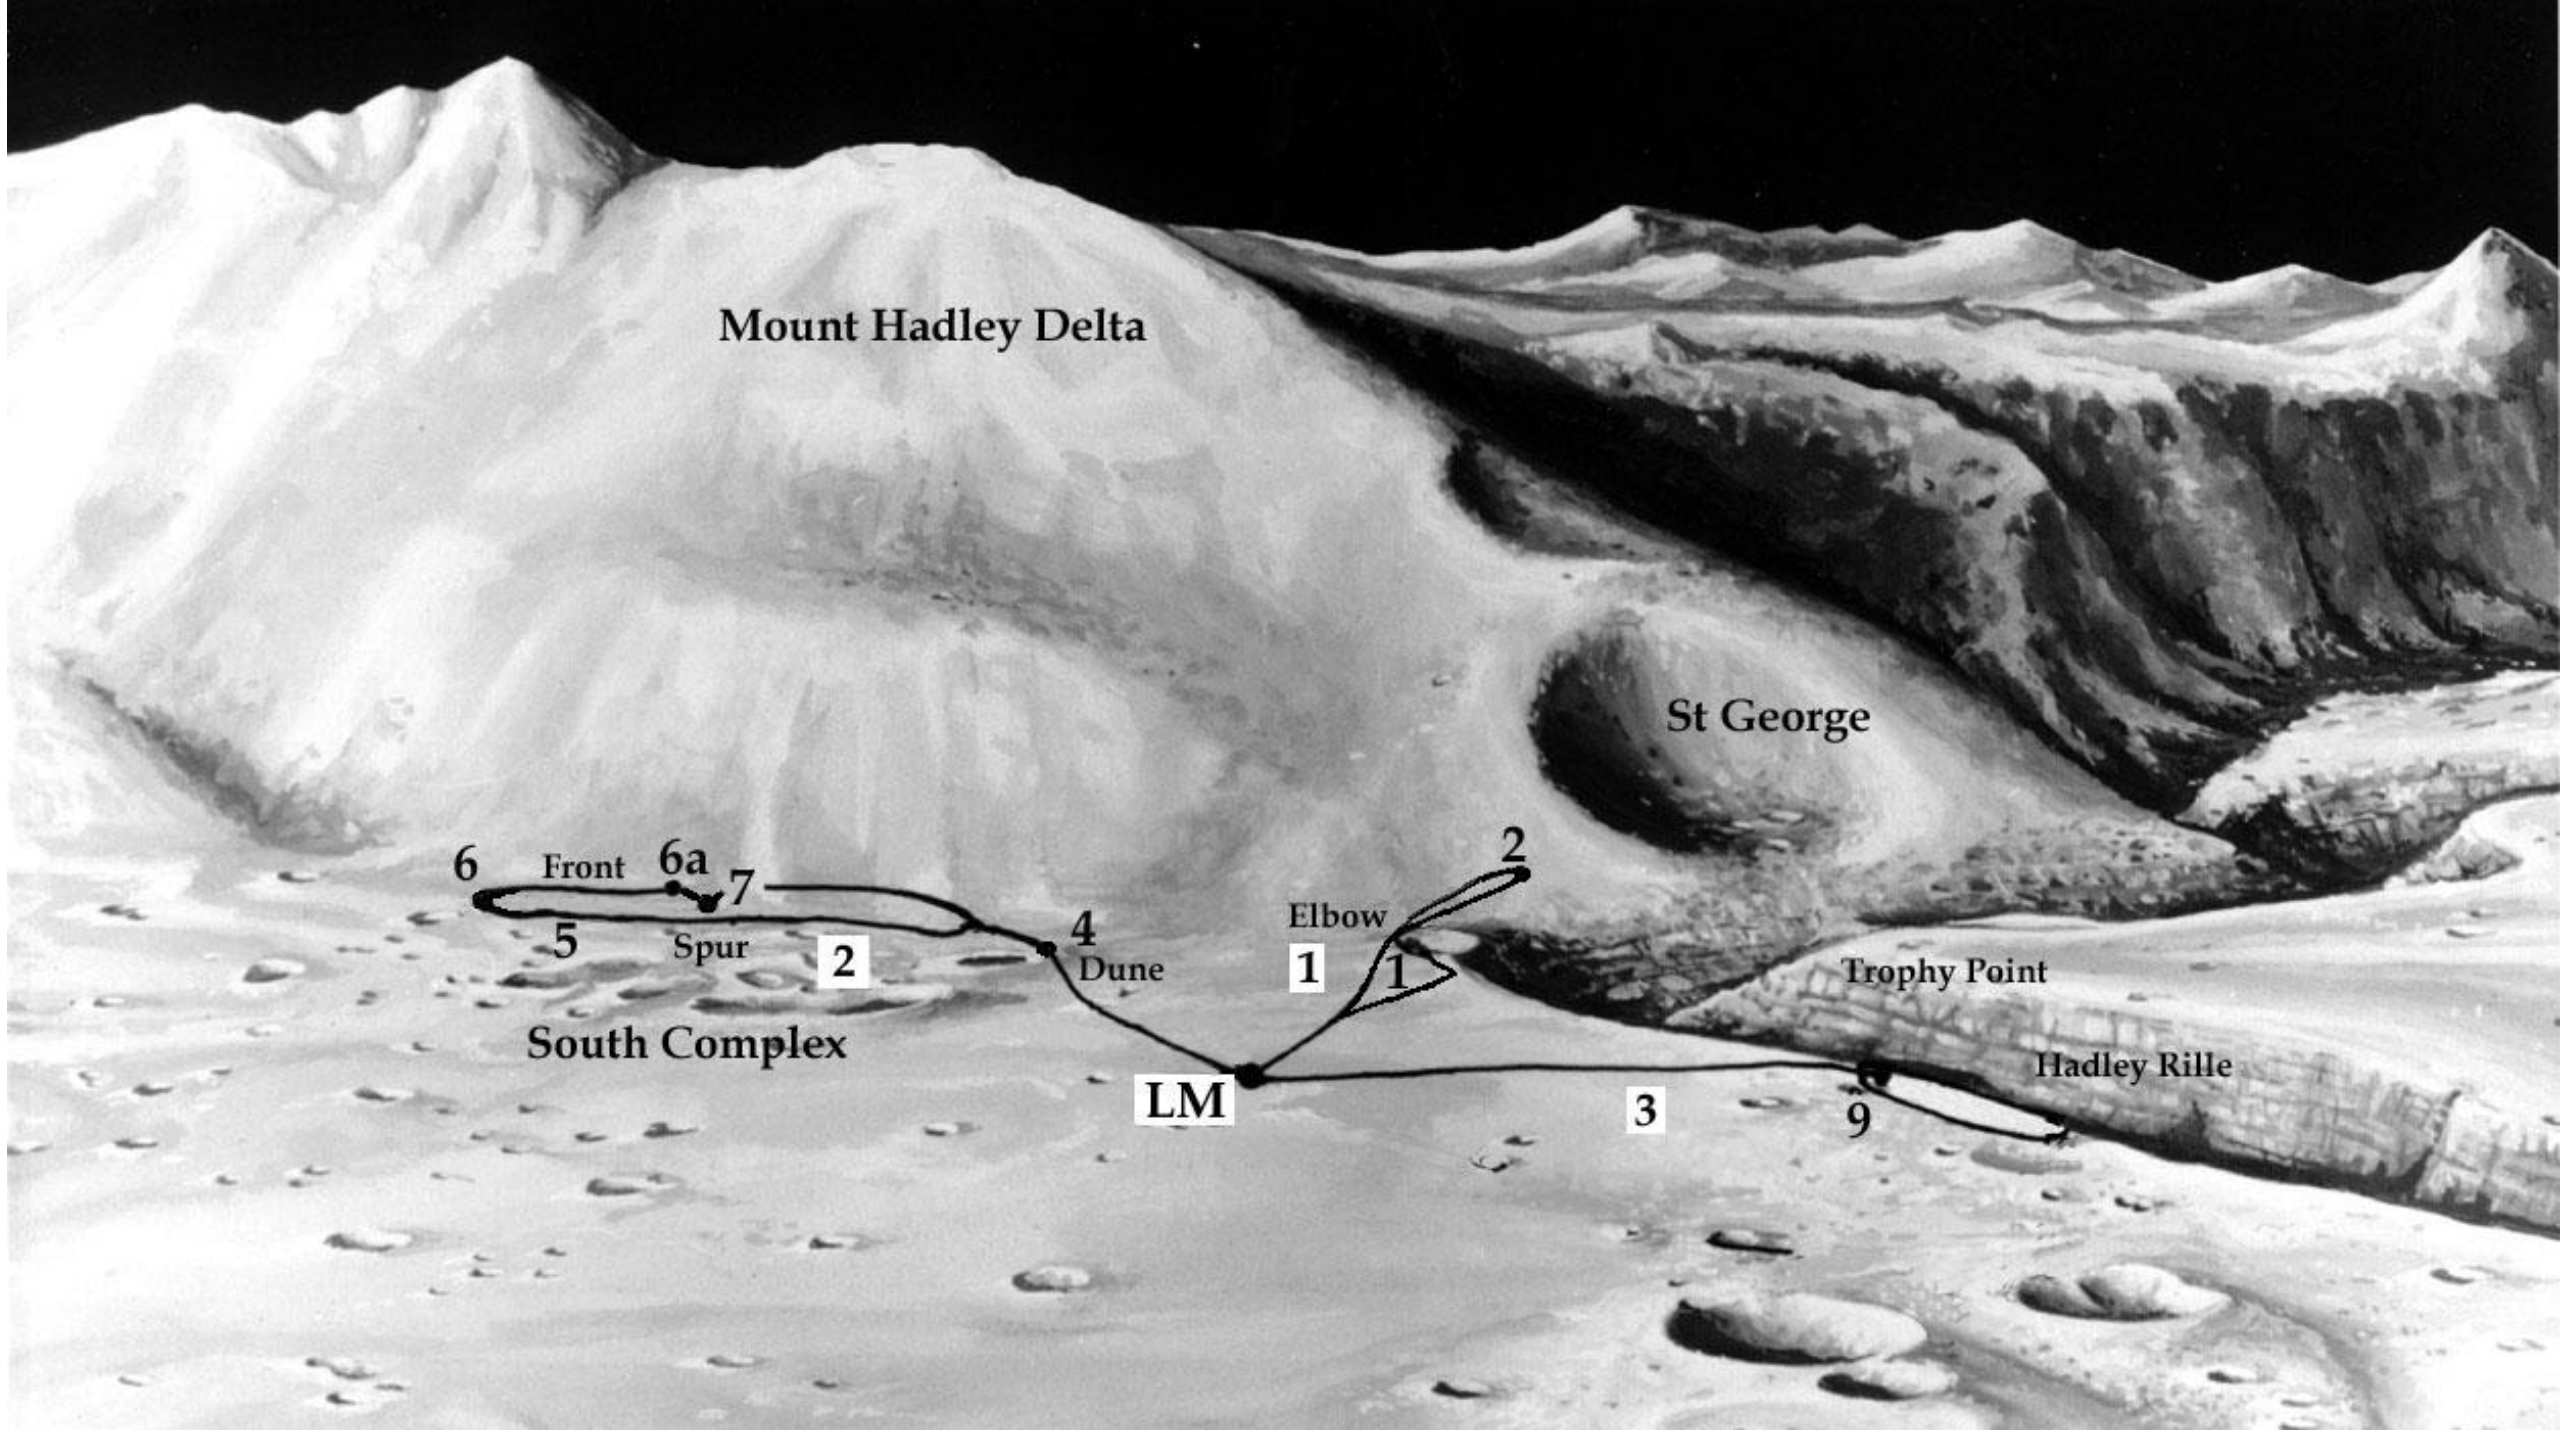

Apollo 15: Lunar Rover

INST 154

Apollo at 50

Cancellations

- January 1970
 - Apollo 20 was cancelled to provide a Saturn V for Skylab
 - Apollo 18 and Apollo 19 were delayed until after Skylab to provide a backup
- April 1970
 - Apollo 14 was assigned to repeat the aborted Apollo 13 mission to Fra Mauro
- September 1970
 - Apollo 18 and 19 were cancelled for financial reasons
 - Apollo 15's planned H mission was converted to a J mission
 - Apollo 16 and Apollo 17 would also fly J missions, as originally planned

EVA-First Plan

TOUCHDOWN

Sleep-First Plan

TOUCHDOWN

APOLLO 15 SUMMARY TIMELINE

LUNAR SURFACE SEVA

Mount Hadley Delta

St George

6 Front 6a 7
5 Spur

2

4 Dune

Elbow
1 1

2

Trophy Point

South Complex

LM

3

9

Hadley Rille

Animation

ALSEP

Descent Stage

LRV

50 m