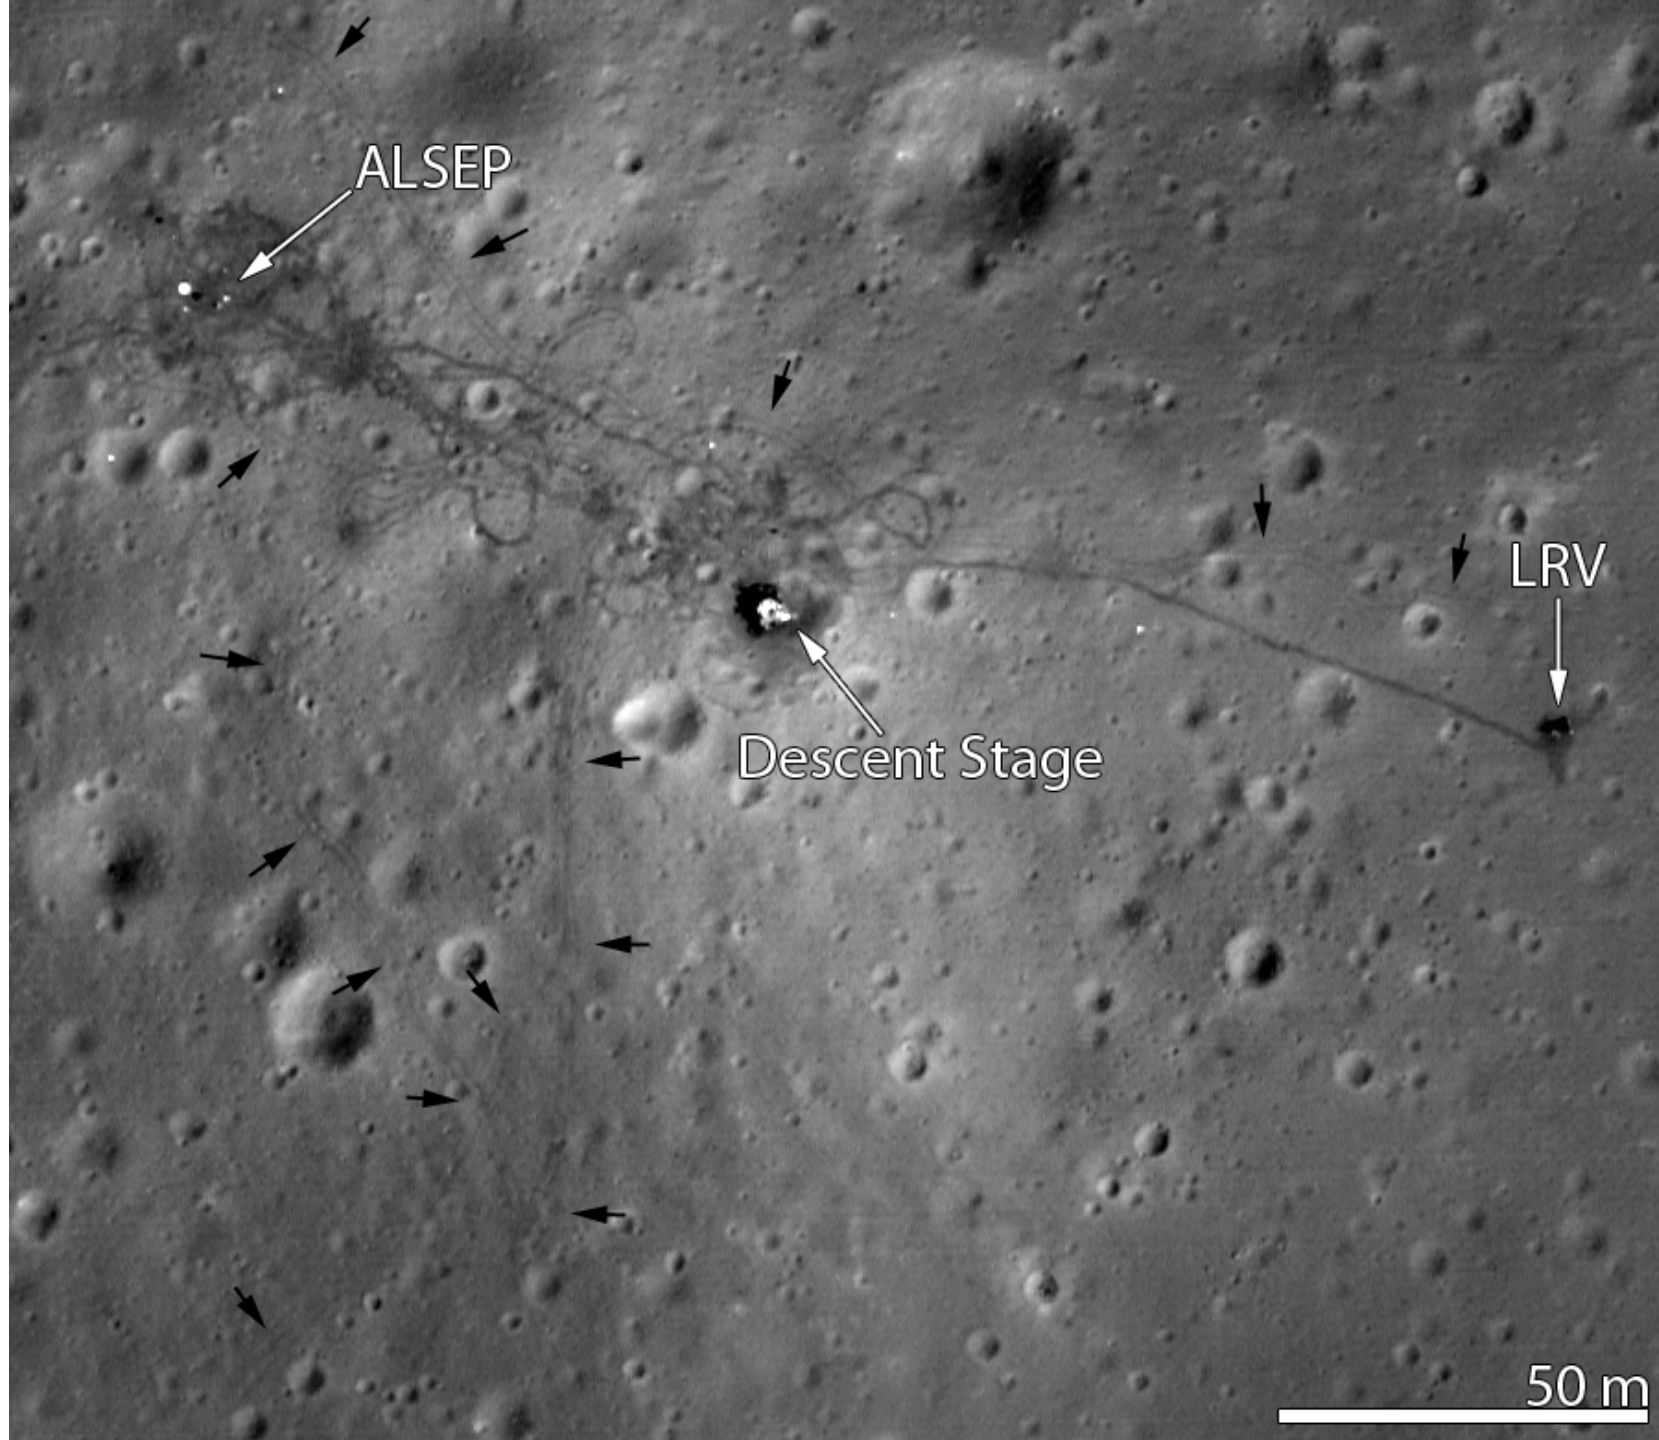

Apollo 15: Lunar Rover

INST 154

Apollo at 50

Cancellations

- January 1970
 - Apollo 20 was cancelled to provide a Saturn V for Skylab
 - Apollo 18 and Apollo 19 were delayed until after Skylab to provide a backup
- April 1970
 - Apollo 14 was assigned to repeat the aborted Apollo 13 mission to Fra Mauro
- September 1970
 - Apollo 18 and 19 were cancelled for financial reasons
 - Apollo 15's planned H mission was converted to a J mission
 - Apollo 16 and Apollo 17 would also fly J missions, as originally planned

EVA-First Plan

TOUCHDOWN

Sleep-First Plan

TOUCHDOWN

APOLLO 15 SUMMARY TIMELINE

LUNAR SURFACE SEVA

Mount Hadley Delta

St George

6 Front 6a 7
5 Spur

2

4 Dune

Elbow
1 1

2

Trophy Point

South Complex

LM

3

9

Hadley Rille

Animation

ALSEP

Descent Stage

LRV

50 m