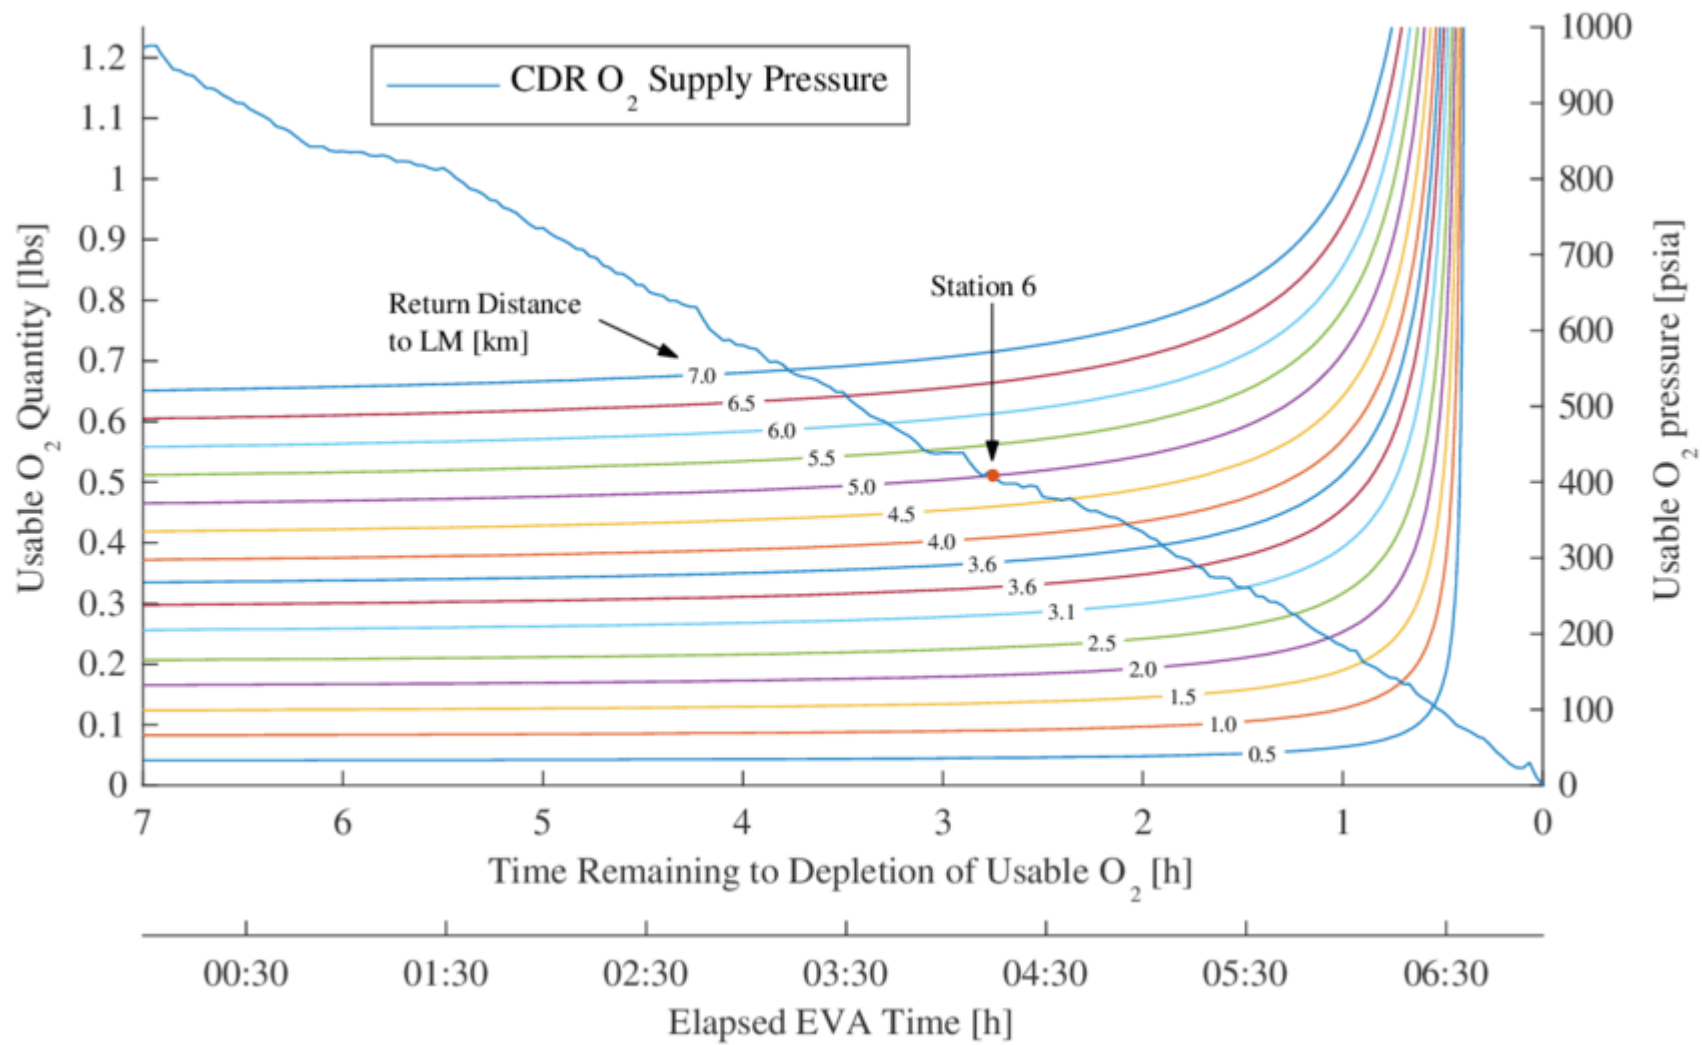

BUDDY SYSTEM
FOR -6 PLSS

× Oxygen Margin ◇ Battery Charge Margin ▽ Feedwater Margin

Figure 2-26.- Insuit drinking device.

Discussion Groups

- Worden and El Baz video
 - A discussion of the science performed in Lunar Orbit
- Chaikin Chapter 11 (“To the Mountains of the Moon”)
 - The astronaut’s view of Apollo 15
- Harland Chapter 5
 - A detailed look at the Apollo 15 moonwalks
- Apollo Lunar Surface Journal
 - Annotated transcripts from the lunar portion of the mission