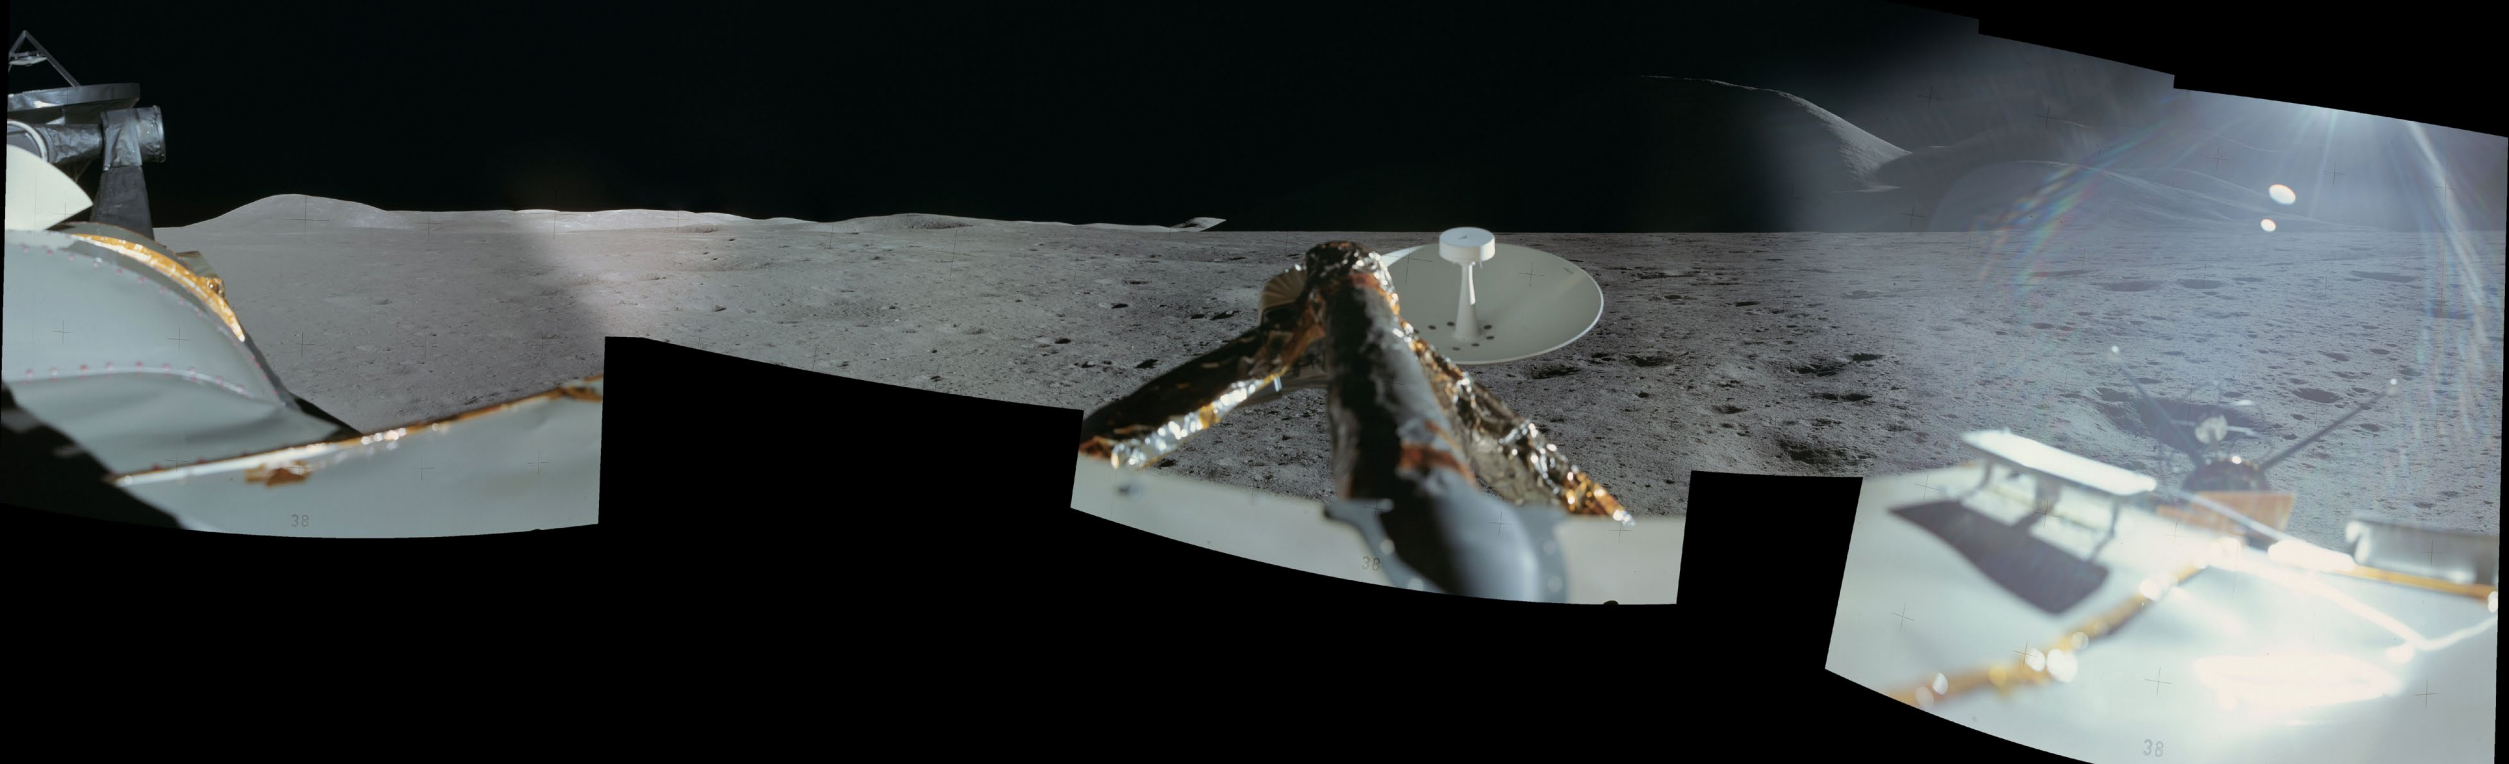

Apollo 15: Lunar Rover

INST 154

Apollo at 50

Cancellations

- January 1970
 - Apollo 20 was cancelled to provide a Saturn V for Skylab
 - Apollo 18 and Apollo 19 were delayed until after Skylab to provide a backup
- April 1970
 - Apollo 14 was assigned to repeat the aborted Apollo 13 mission to Fra Mauro
- September 1970
 - Apollo 18 and 19 were cancelled for financial reasons
 - Apollo 15's planned H mission was converted to a J mission
 - Apollo 16 and Apollo 17 would also fly J missions, as originally planned

EVA-First Plan

TOUCHDOWN

Sleep-First Plan

TOUCHDOWN

APOLLO 15 SUMMARY TIMELINE

LUNAR SURFACE SEVA

Mount Hadley Delta

St George