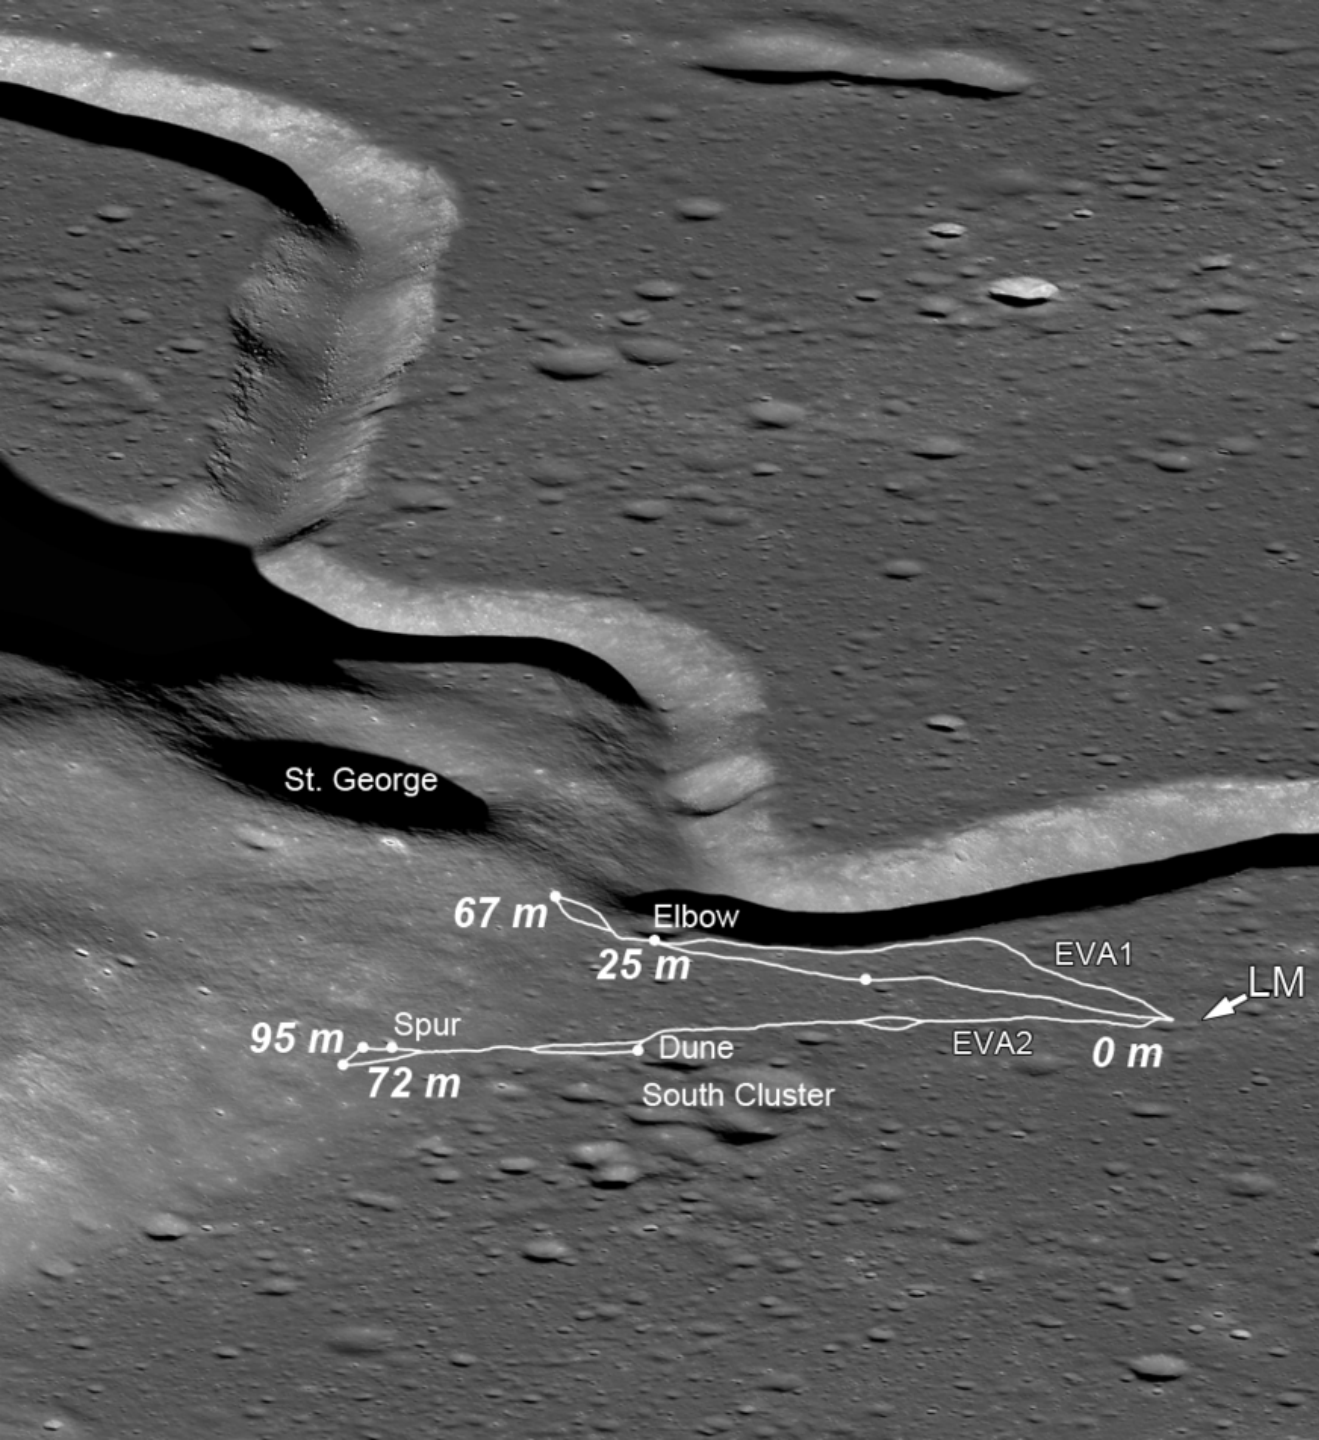

Apollo 15: Lunar Rover

INST 154

Apollo at 50

Cancellations

- January 1970
 - Apollo 20 was cancelled to provide a Saturn V for Skylab
 - Apollo 18 and Apollo 19 were delayed until after Skylab to provide a backup
- April 1970
 - Apollo 14 was assigned to repeat the aborted Apollo 13 mission to Fra Mauro
- September 1970
 - Apollo 18 and 19 were cancelled for financial reasons
 - Apollo 15's planned H mission was converted to a J mission
 - Apollo 16 and Apollo 17 would also fly J missions, as originally planned

EVA-First Plan

TOUCHDOWN

Sleep-First Plan

TOUCHDOWN

APOLLO 15 SUMMARY TIMELINE

LUNAR SURFACE SEVA

Mount Hadley Delta

St George

6 Front 6a 7
5 Spur

2

4 Dune

Elbow
1 1

2

Trophy Point

South Complex

LM

3

9

Hadley Rille

Animation

ALSEP

Descent Stage

LRV

50 m