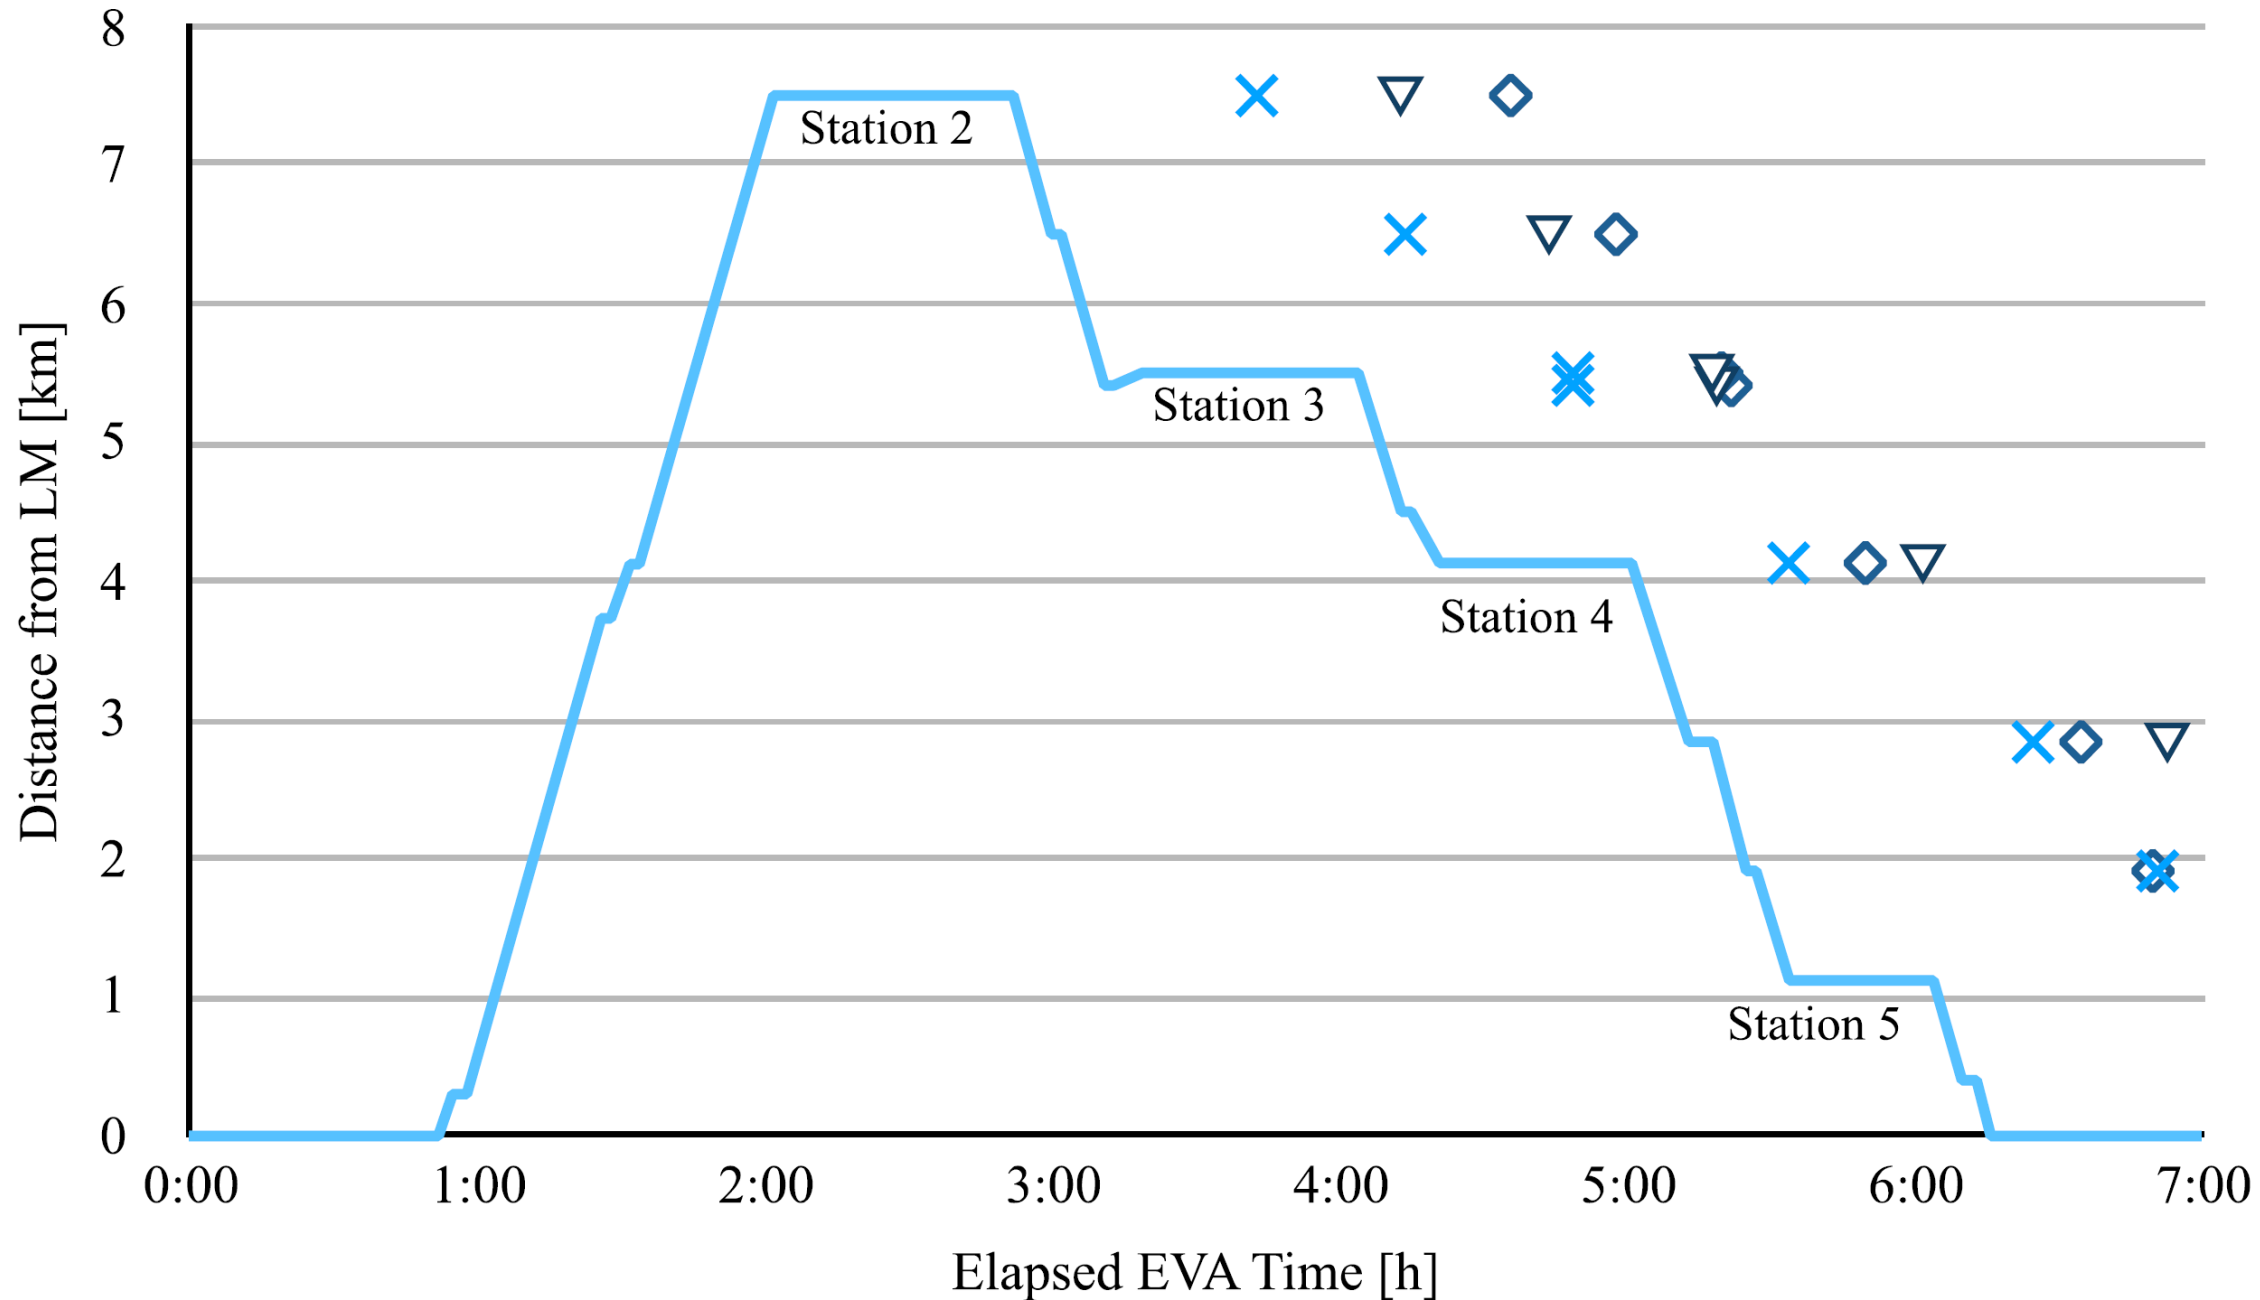

× Oxygen Margin   ◇ Battery Charge Margin   ▽ Feedwater Margin